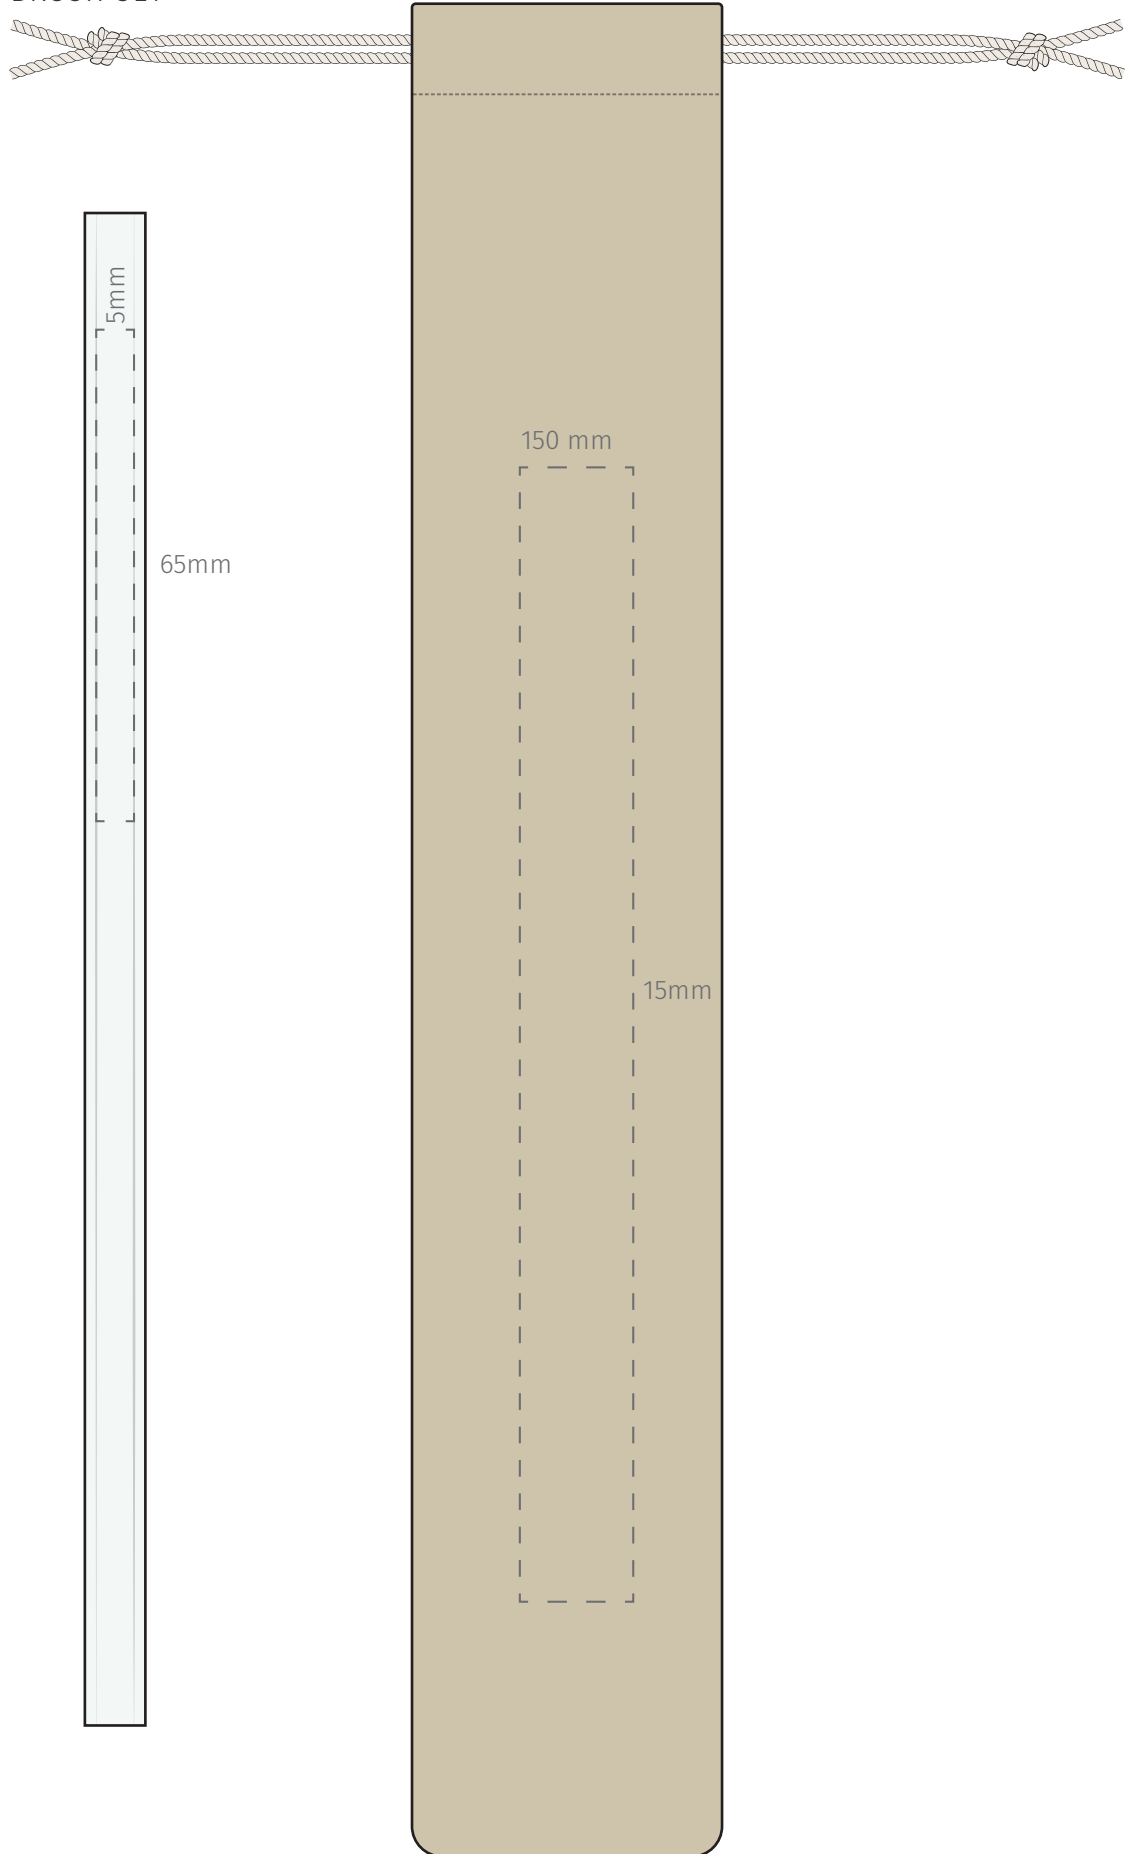

TEMPLATE:

■ GLASS STRAW AND BRUSH SET

Item shown at 100% actual size when viewed on A4 paper

BRANDING - Pad, Screen

Max branding area 150 x 15mm (on bag), 5 x 65mm (on straw)